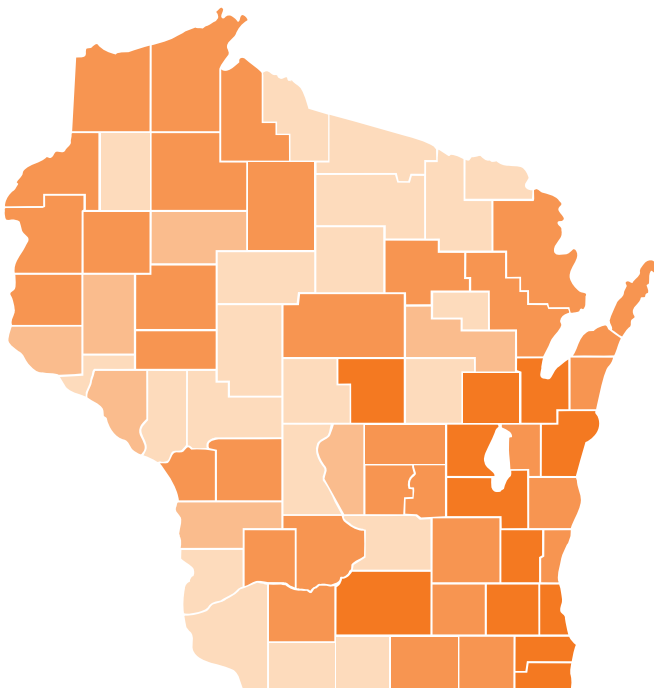

County Administration

Wisconsin provides counties with three options for the daily management of county government. A county executive is elected every four years in nonpartisan spring elections. The executive appoints certain personnel, submits budgets, and exercises veto powers. A county administrator is appointed by the county board and has many of the same powers as an executive. Administrators do not have veto power. Counties not choosing one of these two options are required to designate an administrative coordinator, either on a full-time or part-time basis.

In 2023, 12 counties had an elected county executive and 32 had a county administrator. The remaining 28 counties designated either a full-time (8) or part-time (20) administrative coordinator.

Administration Type, 2023