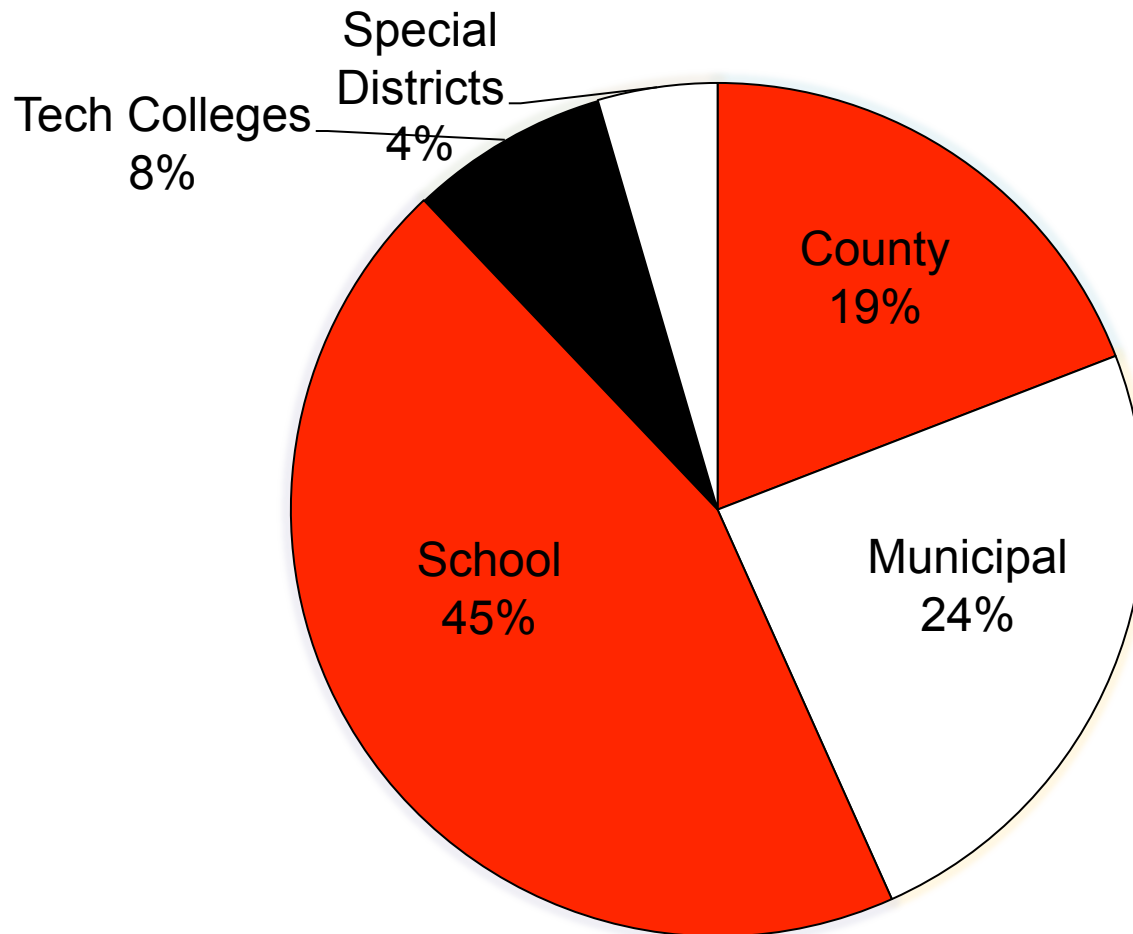

Statewide Percentage of Property Tax Bill - 2013(14)

[www.WICOUNTIES.ORG](http://www.wicounties.org)
HELPING TO MAKE WISCONSIN GREAT!