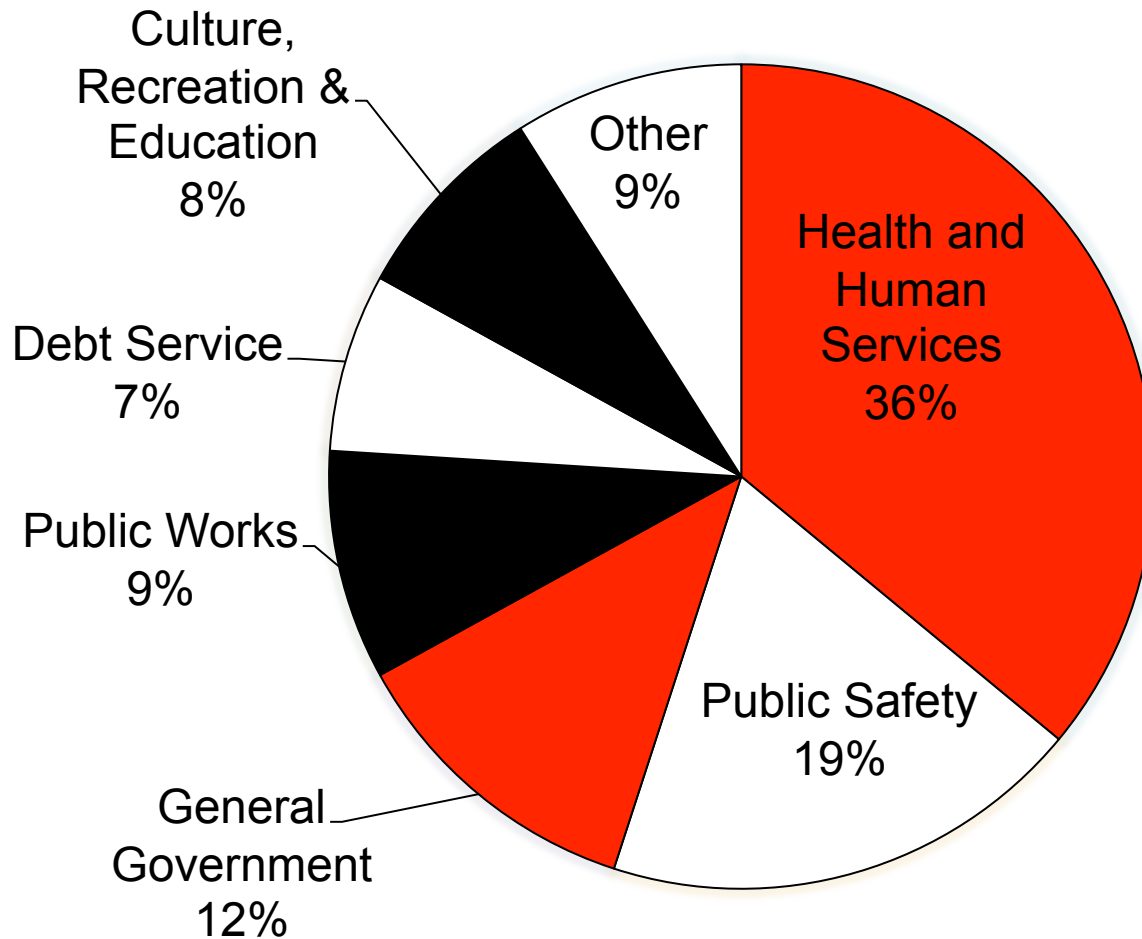

Governance

- ✓ Each county must have a county executive (11), administrator (23), or administrative coordinator
 - ❑ County executives are elected
 - ❑ Administrators and administrative coordinators are appointed by the county board
 - ❑ Each has different powers and authorities

A Note About Home Rule

- ✓ Administrative Home Rule
- ✓ Constitutional Home Rule
 - Counties can only undertake a function that is expressly allowed for or mandated by state statute or the constitution.

[www.WICOUNTIES.ORG](http://www.wicounties.org)
HELPING TO MAKE WISCONSIN GREAT!

Services

- ✓ Snow Plowing and Road Maintenance
- ✓ Jail and Law Enforcement
- ✓ Court Administration
- ✓ Public Health
- ✓ Human Services
- ✓ Libraries
- ✓ Vital Records
- ✓ Land Conservation
- ✓ Property Tax Collection
- ✓ Elections

[www.WICOUNTIES.ORG](http://www.wicounties.org)
HELPING TO MAKE WISCONSIN GREAT!

County Expenditures (2012)

www.wicounties.org
HELPING TO MAKE WISCONSIN GREAT!

County Revenues (2012)

www.wicounties.org
HELPING TO MAKE WISCONSIN GREAT!